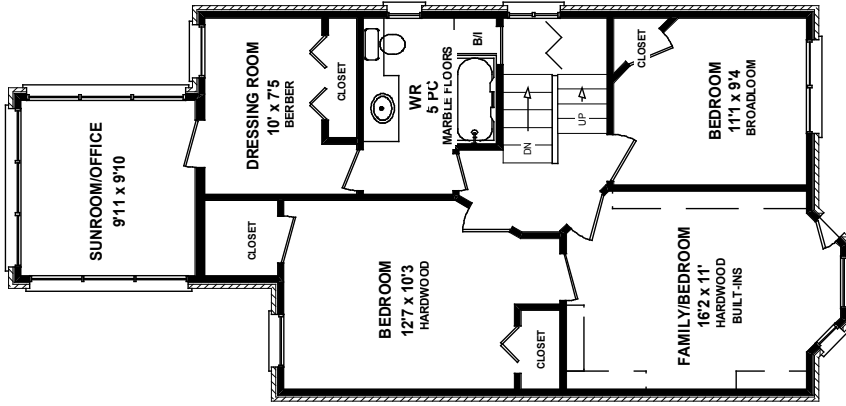

150 BEDFORD ROAD

**MAIN FLOOR**  
893 SQ FT

**SECOND FLOOR**  
893 SQ FT

**THIRD FLOOR**  
676 SQ FT

**LOWER LEVEL**  
774 SQ FT

Please Note: Measurements may not be 100% accurate. Floor Plans are provided for convenience and are to be used as a guideline only.