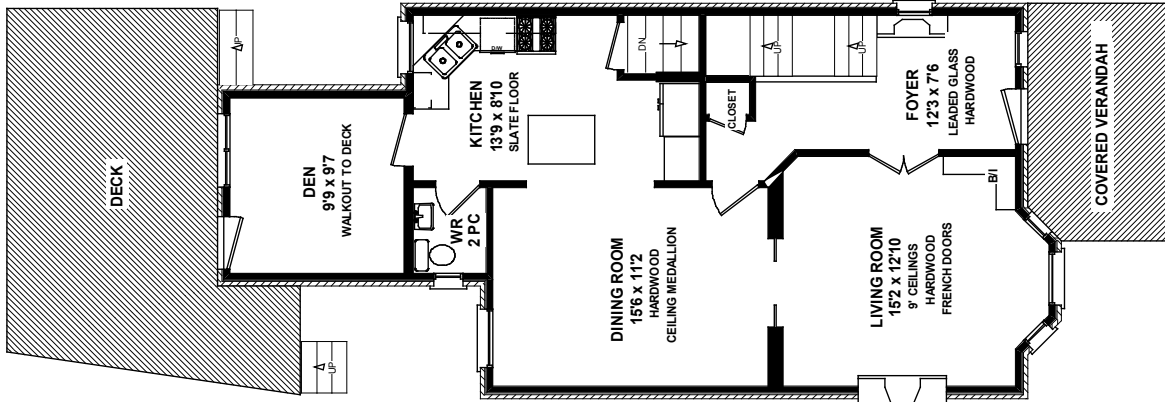

150 BEDFORD ROAD

**MAIN FLOOR**  
893 SQ FT

**SECOND FLOOR**  
893 SQ FT

**THIRD FLOOR**  
676 SQ FT

**LOWER LEVEL**  
774 SQ FT

Please Note: Measurements may not be 100% accurate. Floor Plans are provided for convenience and are to be used as a guideline only.