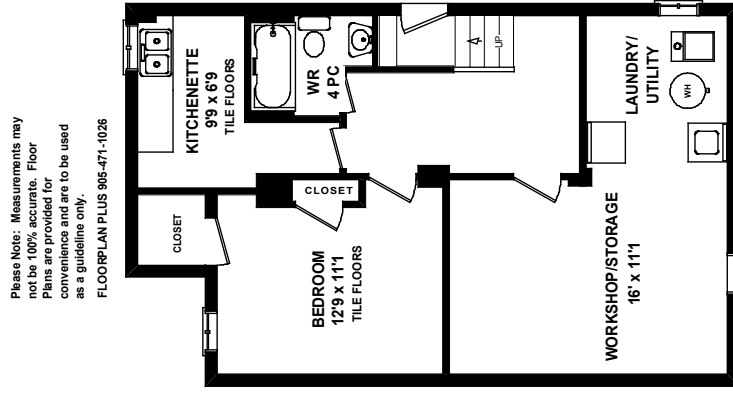

150 BEDFORD ROAD

**MAIN FLOOR**  
893 SQ FT

**SECOND FLOOR**  
893 SQ FT

**THIRD FLOOR**  
676 SQ FT

**LOWER LEVEL**  
774 SQ FT

Please Note: Measurements may not be 100% accurate. Floor Plans are provided for convenience and are to be used as a guideline only.